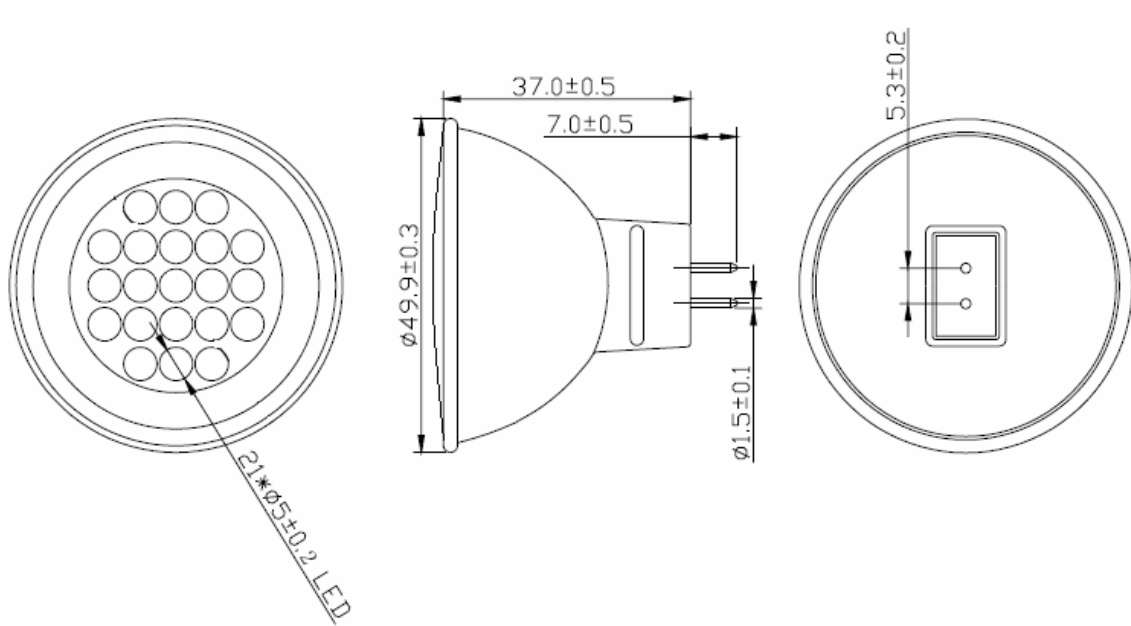

Typical Performance (Ta = 25°C):

Items	Symbol	Min	Typ.	Max.	Units
Input Voltage	Vi	---	3.3	---	V
Input Current	If	---	250	---	MA
Beam Pattern	BP	---	120	---	Deg
Total Length	Lmod.	---	44.5	---	mm
Net Weight	Wei.	---	42.5	---	g
Estimated Life [1]	Life	---	50000	---	hour
Optimized Thermal Management (Body Temperature)	/	---	---	45	°C

Product picture:

Product Dimensions:

Notes:

1. All dimensions unit in mm .
2. The tolerance is +/- 0.2mm unless otherwise noted